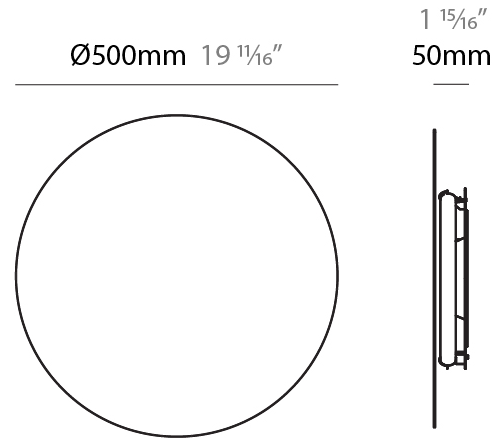

base number   Finish
Options

1. To build a product code in our configurator select the specify button on the base model # product page
2. To build a manual product code on this datasheet choose from the options listed below in blue font and add the suffix to the base model #

GENERAL

Series: Hoop _____
Brand: Fambuena _____
Division: Design _____
Mounting Type: Surface _____
Mounting Location: Ceiling _____
Subcategory: Ambient _____

PHYSICAL

Shape: Round _____
Diameter (mm): 500 _____
Diameter (in): 19 ³/₄ _____
Extension (mm): 50 _____
Extension (in): 1 ¹⁵/₁₆ _____
Light Distribution: Indirect _____
[Fixture Finish: WHI / BLK / BRA / PWT](#) _____
Fixture Material: Metal _____

ELECTRICAL

Lamp Type: LED _____
Input Wattage (W): 29 _____
Total Output Wattage (W): 25.6 _____
Dimming: Non-Dimmable _____
Driver Included: Yes _____
Driver Location: Integrated _____
Driver Type: Constant Current - 120Vac _____
Driver Class: Class 2 _____
Input Voltage (V): 120 - 277 _____
Constant Current (MA): 700 _____
Constant Voltage (V): 36.7 _____
Upon Request: 0-10Vdc dimming / Phase dimming 120Vac / Non-dimming 120/277Vac _____

LED

Color Temperature (°K): 2700 _____
Max. Delivered Lumen (lm): 2160 _____
Nominal Lumen (lm): 3432 _____
CRI: >80 CRI _____
Efficacy (lm/w): 133.8 _____
Lamp Life (hrs): 50000 _____

OPTICAL

RATINGS AND CERTIFICATIONS

Certified By: Certified for North American Standards _____
IP rating: IP20 _____